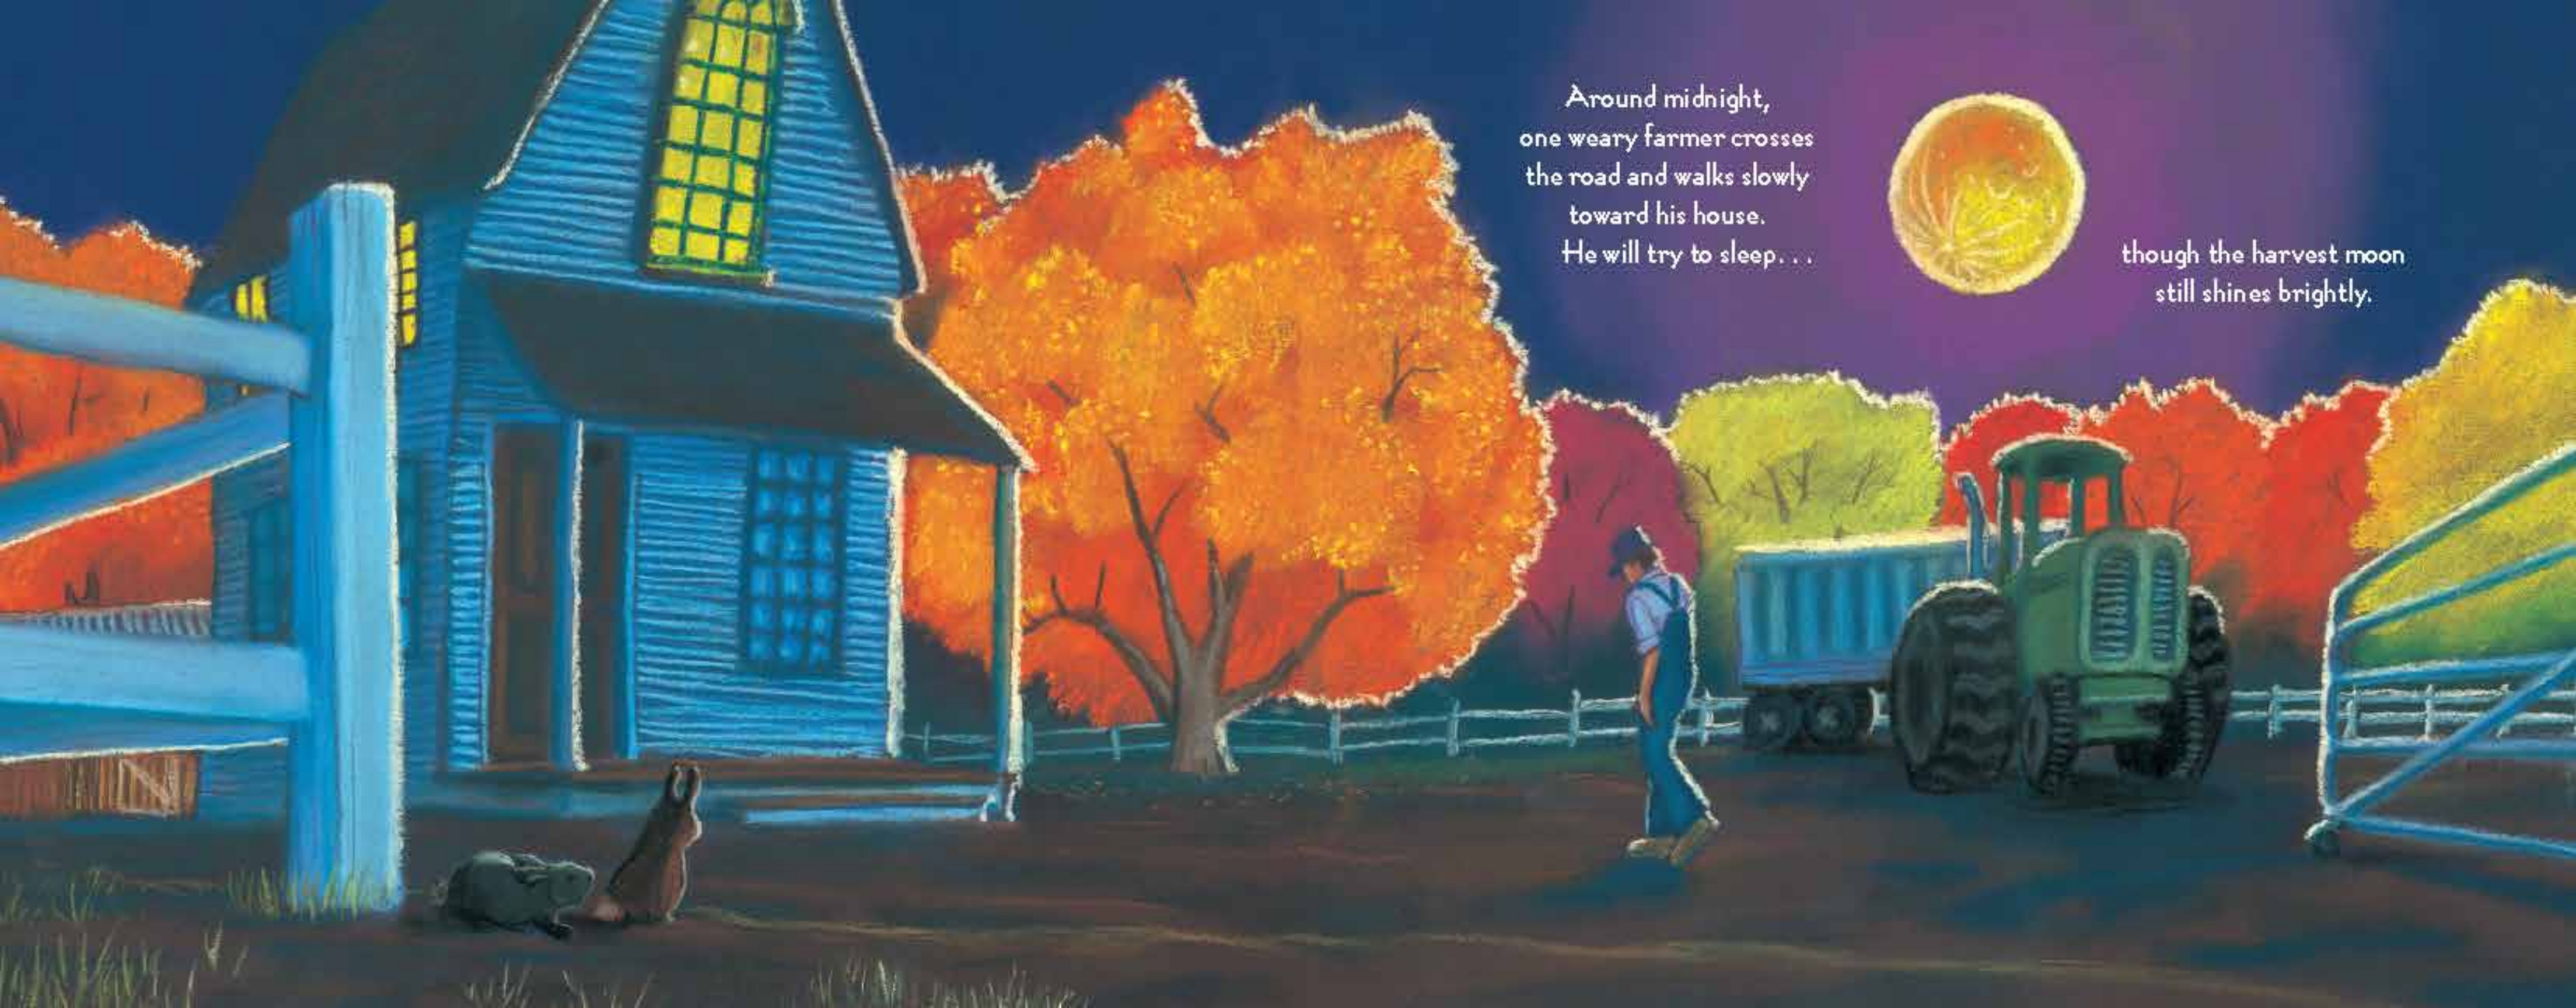

The harvest moon shines tonight.

An illustration of a farm scene. In the foreground on the left, a large green corn plant with yellow kernels is prominent. A white wooden fence runs across the middle ground. In the background, a large wooden barn with a gambrel roof is visible. A person is climbing a ladder against the side of the barn. Two other people are standing near the base of the ladder, one carrying a large bundle of corn cobs on their back. The sky is a deep blue, and the trees in the background are in autumn colors of red, orange, and yellow.

Everyone is still at work
on Apple Hill Farm.

The corn is ripe since late summer
and the men and boys carry
the last of it in burlap bags
to the corn crib.

Around midnight,
one weary farmer crosses
the road and walks slowly
toward his house.
He will try to sleep...

though the harvest moon
still shines brightly.